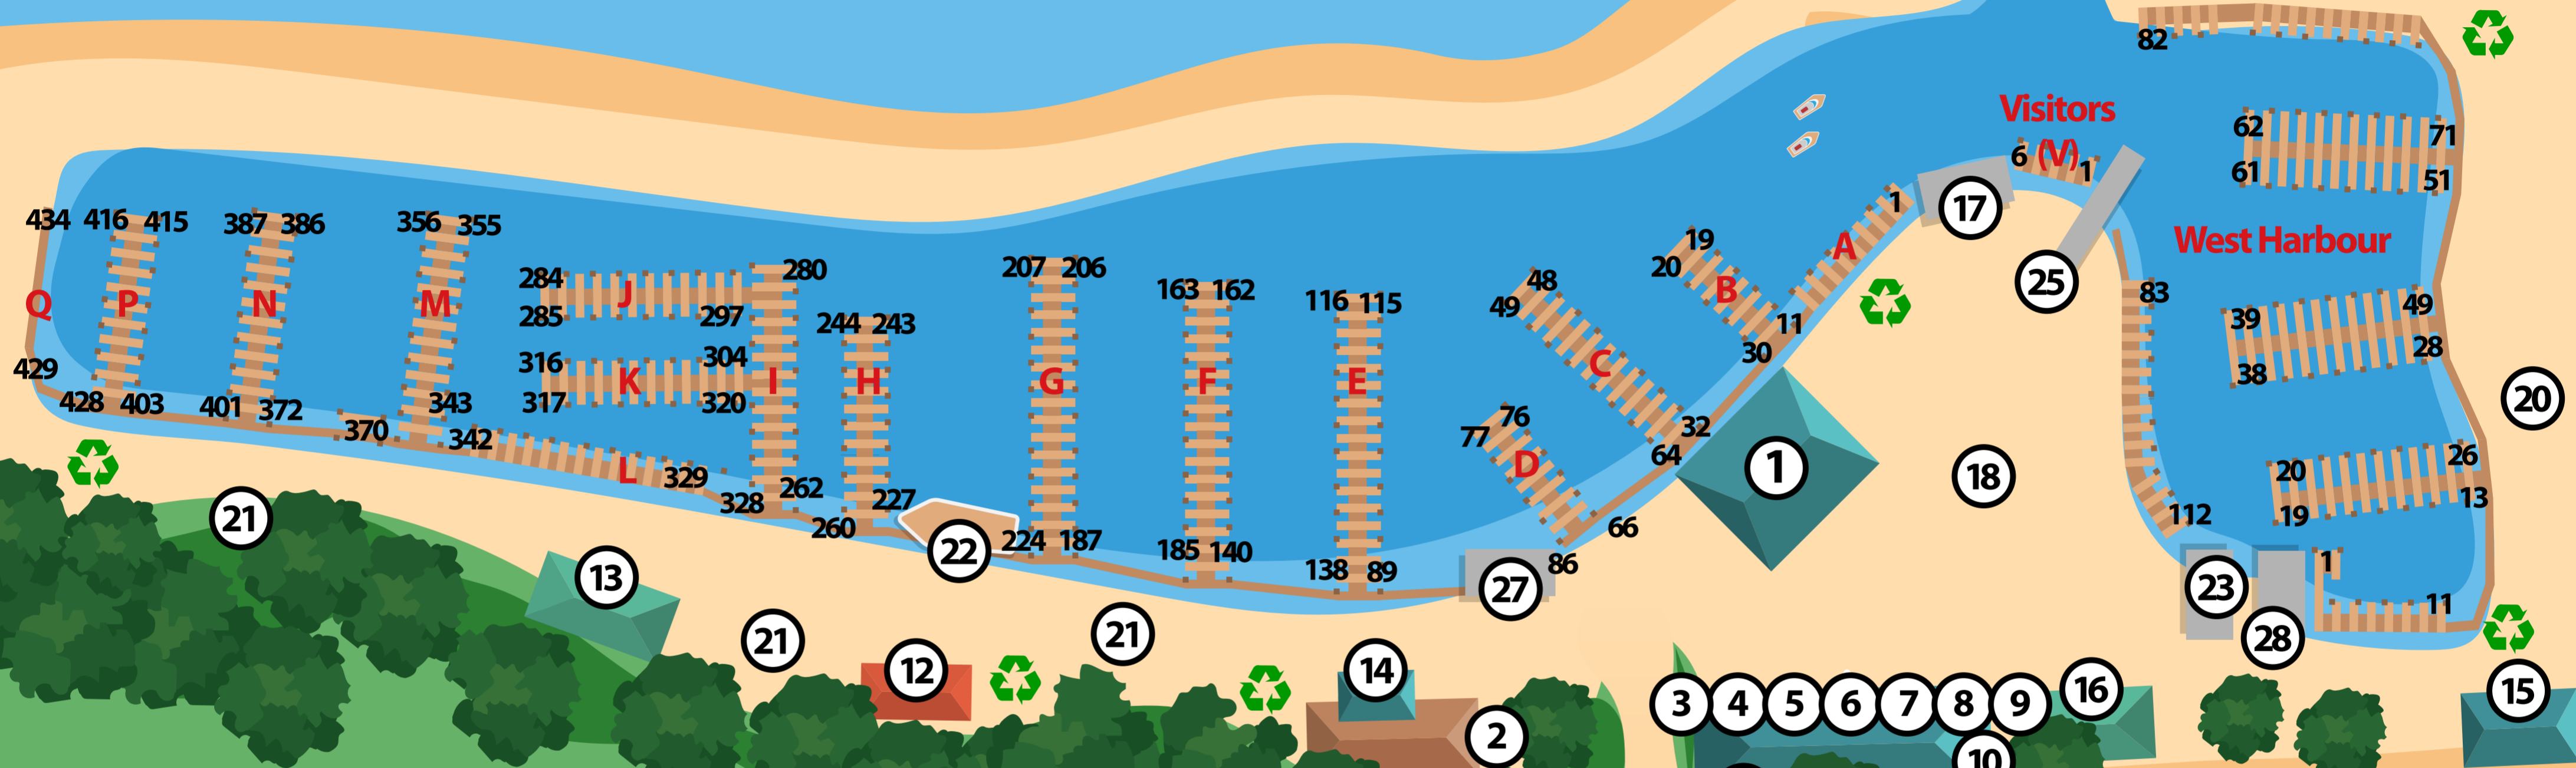

# Suffolk Yacht Harbour

- 1. SYH Head Office & Chandleries
- 2. SYH Boatyard Services
- 3. East Anglian Sea School
- 4. Clarke & Carter
- 5. Seapower Marine Electronics
- 6. French Marine Motors
- 7. OneSails (GBR) East
- 8. Evolution Rigging
- 9. Brown & Overbury
- 10. SYH Engineering
- 11. Mr Stainless
- 12. SYH Harbour Room
- 13. Shower block (east)
- 14. Shower block (central)

- 15. Shower Block (west)
- 16. East Anglian Sailing Trust
- 17. Fuel Bay
- 18. Main Hardstand
- 19. North Hardstand
- 20. West Harbour Hardstand
- 21. East End Hardstand
- 22. Haven Ports Yacht Club
- 23. Scrubbing Grids (east & west)
- 24. Secure Small Boat Compound
- 25. Public Use Slipway

- 26. Entrance Office
- 27. Crane Bay / Hoist Dock
- 28. Hoist Slipway
-  Waste & Recycling Area
-  Entrance Barrier